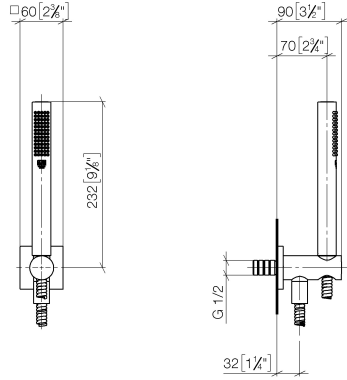

Shower head

28 504 670

- 180-210 mm projection
- ball-joint pivotable through 30°
- normal flow
- with anti-scale system
- spray head Ø 100mm
- rosette 60 x 60 mm
- 1/2" connection
- Function from: 6 l/min
- This product can help a building to meet requirements of Green Building Rating Systems, e.g. LEED®, BREEAM®, DGNB

Hand shower set with integrated shower holder

27 802 970

- normal flow
- with anti-scale system
- 3/8" shower outlet
- metal shower hose 1250mm with integrated anti-twist protection
- rosette 60 x 60 mm
- 1/2" connection
- WRAS: 1912049

Recommended miscellaneous

Concealed wall elbow

- min. recess depth 90 mm
- max. recess depth 163 mm

35 085 970 90

Hand shower set with integrated shower holder

27 802 970

mm [inches]

Flow rate chart

Hand shower set with integrated shower holder

27 802 970

Spare parts list

No.	Item Number	Name	Quantity used	Delivery time
1	28 019 979-00	Hand shower	1	2
2	28 490 970-00	Wall elbow with integrated shower holder	1	10
3	90 30 02 072 00-00	Metal shower hose 1/2" x 3/8" x 1250 mm	1	10
4	09 14 20 026 90	seal	1	2