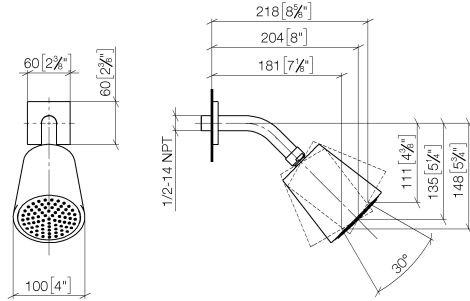

Shower head

28 504 670

- 180-210 mm projection
- ball-joint pivotable through 30°
- normal flow
- with anti-scale system
- spray head Ø 100mm
- rosette 60 x 60 mm
- 1/2" connection
- Function from: 6 l/min
- This product can help a building to meet requirements of Green Building Rating Systems, e.g. LEED®, BREEAM®, DGNB

Recommended miscellaneous

Concealed wall elbow

35 085 970 90

- min. recess depth 90 mm
- max. recess depth 163 mm

Shower head

28 504 670

mm [inches]

Flow rate chart

Shower head

28 504 670

Spare parts list

No.	Item Number	Name	Quantity used	Delivery time
1	09 27 98 003-00	rosette	1	10
2	09 31 11 048 90	pin	1	2
3	09 14 10 026 90	seal	1	2
4	09 11 03 011-00	connection	1	10
5	09 14 20 002 90	seal	1	60
6	90 12 05 054 00-00	shower	1	10

Hand shower set with integrated shower holder

27 802 970

- normal flow
- with anti-scale system
- 3/8" shower outlet
- metal shower hose 1250mm with integrated anti-twist protection
- rosette 60 x 60 mm
- 1/2" connection
- WRAS: 1912049