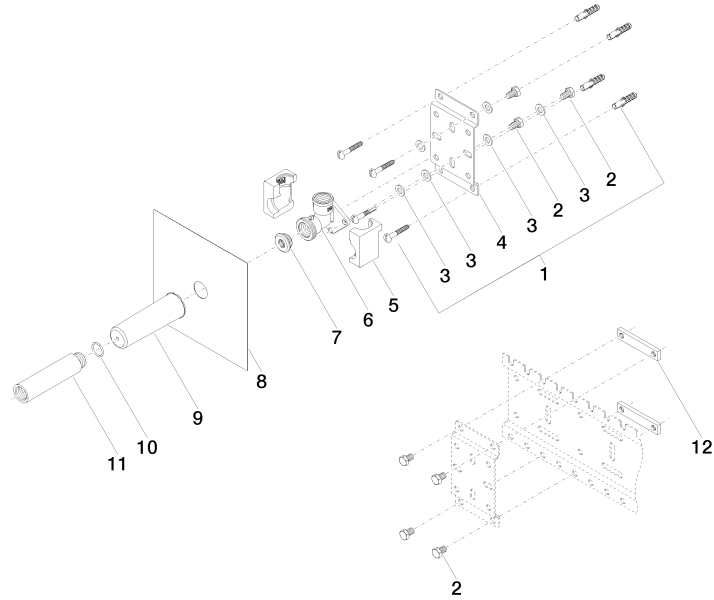

Shower head

28 504 670

- 180-210 mm projection
- ball-joint pivotable through 30°
- normal flow
- with anti-scale system
- spray head Ø 100mm
- rosette 60 x 60 mm
- 1/2" connection
- Function from: 6 l/min
- This product can help a building to meet requirements of Green Building Rating Systems, e.g. LEED®, BREEAM®, DGNB

Recommended miscellaneous

Leak protection 1/2"

12 010 970 90

Concealed wall elbow

#Error

mm [inches]

	min	max
CL. 1	90 [3 1/2"]	163 [6 3/8"]
CL. 2	68 [2 5/8"]	135 [5 3/8"]
Domicil	90 [3 1/2"]	163 [6 3/8"]
Gentle	90 [3 1/2"]	163 [6 3/8"]
IMO	90 [3 1/2"]	163 [6 3/8"]
Lissé	90 [3 1/2"]	163 [6 3/8"]
MEM	90 [3 1/2"]	163 [6 3/8"]
Symetrics	90 [3 1/2"]	163 [6 3/8"]
Vaia	90 [3 1/2"]	163 [6 3/8"]

Concealed wall elbow

#Error

Spare parts list

No.	Item Number	Name	Quantity used	Delivery time
1	04 30 31 024 01 90	fixing set	2	2
2	09 30 30 152 90	screw	7	2
3	09 30 11 139 90	disc	6	2
4	09 17 20 094 90	holder	1	2
5	09 11 11 036 90	accessories	1	2
6	09 11 03 041 10 90	connection	1	2
7	04 31 20 006 00 90	plug	1	2
8	04 14 03 072 00 90	gasket kit	1	2
9	09 21 02 102 90	cap	1	2
10	09 14 10 010 90	seal	1	2
11	09 24 03 169 10 90	adaptor	1	2
12	09 17 20 100 90	holder	2	2

Drybox Concealed single-lever mixer with and without diverter

#Error

- Dimensions 300 x 400 x 80 mm
- brushed stainless steel cover
- stainless steel casing
- Overflow is part of the scope of delivery.

Drybox Concealed single-lever mixer with and without diverter