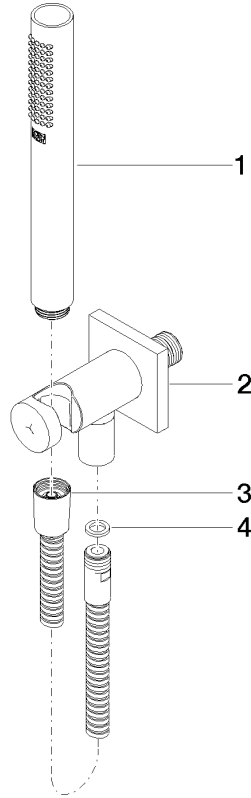

Hand shower set with integrated shower holder

27 802 970

Spare parts list

No.	Item Number	Name	Quantity used	Delivery time
1	28 019 979-00	Hand shower	1	2
2	28 490 970-00	Wall elbow with integrated shower holder	1	10
3	90 30 02 072 00-00	Metal shower hose 1/2" x 3/8" x 1250 mm	1	10
4	09 14 20 026 90	seal	1	2