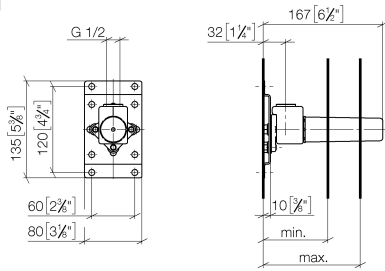

Shower head

28 504 670

- 180-210 mm projection
- ball-joint pivotable through 30°
- normal flow
- with anti-scale system
- spray head Ø 100mm
- rosette 60 x 60 mm
- 1/2" connection
- Function from: 6 l/min
- This product can help a building to meet requirements of Green Building Rating Systems, e.g. LEED®, BREEAM®, DGNB

Hand shower set with integrated shower holder

27 802 970

- normal flow
- with anti-scale system
- 3/8" shower outlet
- metal shower hose 1250mm with integrated anti-twist protection
- rosette 60 x 60 mm
- 1/2" connection
- WRAS: 1912049

Recommended miscellaneous

Leak protection 1/2"

12 010 970 90

Concealed wall elbow

#Error

mm [inches]

	min	max
CL. 1	90 [3 1/2"]	163 [6 3/8"]
CL. 2	68 [2 5/8"]	135 [5 3/8"]
Domicil	90 [3 1/2"]	163 [6 3/8"]
Gentle	90 [3 1/2"]	163 [6 3/8"]
IMO	90 [3 1/2"]	163 [6 3/8"]
Lissé	90 [3 1/2"]	163 [6 3/8"]
MEM	90 [3 1/2"]	163 [6 3/8"]
Symetrics	90 [3 1/2"]	163 [6 3/8"]
Vaia	90 [3 1/2"]	163 [6 3/8"]

Drybox Concealed single-lever mixer with and without diverter

#Error

- Dimensions 300 x 400 x 80 mm
- brushed stainless steel cover
- stainless steel casing
- Overflow is part of the scope of delivery.

Drybox Concealed single-lever mixer with and without diverter