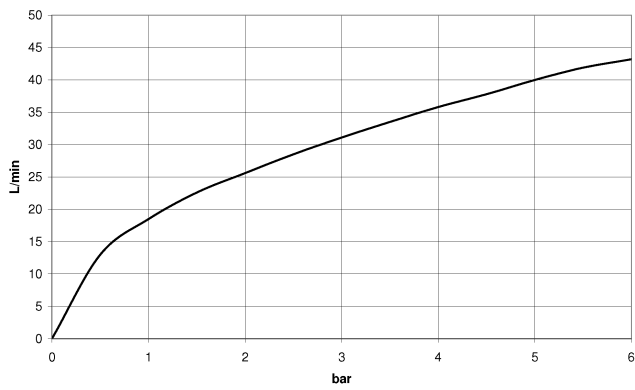

Flow rate chart