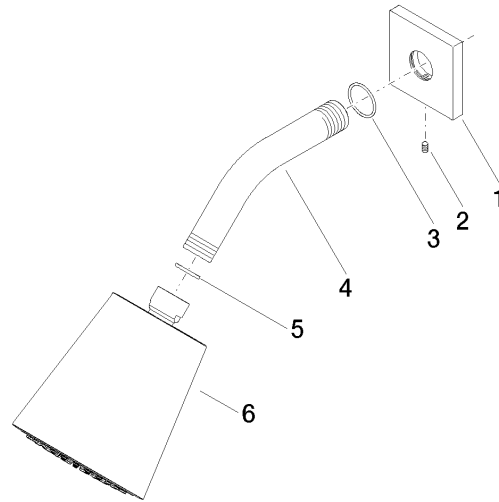

Shower head

28 504 670

- 180-210 mm projection
- ball-joint pivotable through 30°
- normal flow
- with anti-scale system
- spray head Ø 100mm
- rosette 60 x 60 mm
- 1/2" connection
- Function from: 6 l/min
- This product can help a building to meet requirements of Green Building Rating Systems, e.g. LEED®, BREEAM®, DGNB

Recommended miscellaneous

Concealed wall elbow

35 085 970 90

- min. recess depth 90 mm
- max. recess depth 163 mm

Shower head

28 504 670

mm [inches]

Flow rate chart

Shower head

28 504 670

Spare parts list

No.	Item Number	Name	Quantity used	Delivery time
1	09 27 98 003-00	rosette	1	10
2	09 31 11 048 90	pin	1	2
3	09 14 10 026 90	seal	1	2
4	09 11 03 011-00	connection	1	10
5	09 14 20 002 90	seal	1	60
6	90 12 05 054 00-00	shower	1	10

Hand shower set with integrated shower holder

27 802 970

- normal flow
- with anti-scale system
- 3/8" shower outlet
- metal shower hose 1250mm with integrated anti-twist protection
- rosette 60 x 60 mm
- 1/2" connection
- WRAS: 1912049