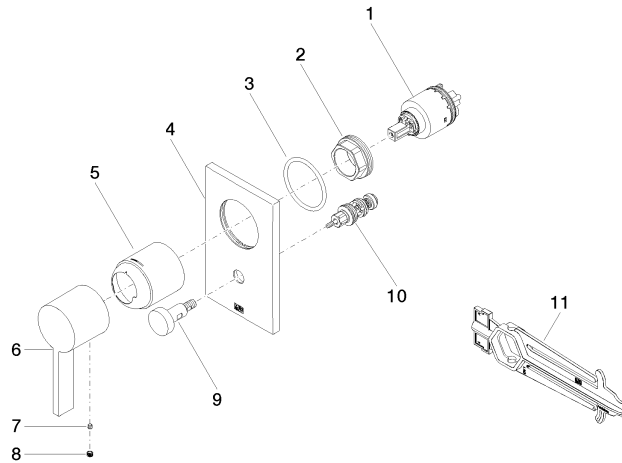

Shower head

28 504 670

- 180-210 mm projection
- ball-joint pivotable through 30°
- normal flow
- with anti-scale system
- spray head Ø 100mm
- rosette 60 x 60 mm
- 1/2" connection
- Function from: 6 l/min
- This product can help a building to meet requirements of Green Building Rating Systems, e.g. LEED®, BREEAM®, DGNB

Shower head

28 504 670

Spare parts list

No.	Item Number	Name	Quantity used	Delivery time
1	09 27 98 003-00	rosette	1	10
2	09 31 11 048 90	pin	1	2
3	09 14 10 026 90	seal	1	2
4	09 11 03 011-00	connection	1	10
5	09 14 20 002 90	seal	1	60
6	90 12 05 054 00-00	shower	1	10

Hand shower set with integrated shower holder

27 802 970

- normal flow
- with anti-scale system
- 3/8" shower outlet
- metal shower hose 1250mm with integrated anti-twist protection
- rosette 60 x 60 mm
- 1/2" connection
- WRAS: 1912049

36 120 670

mm [inches]

Flow rate chart

Concealed single-lever mixer with diverter

36 120 670

Spare parts list

No.	Item Number	Name	Quantity used	Delivery time
1	90 15 05 039 00 90	cartridge	1	2
2	09 24 04 448 90	nut	1	2
3	09 14 10 084 90	seal	1	2
4	09 11 02 258-00	plate	1	10
5	09 11 02 260-00	sleeve	1	10
6	09 20 67 007-00	handle	1	10
7	09 31 11 099 90	pin	1	2
8	09 31 20 109 90	plug	1	2
9	90 31 09 139 00-00	pull-rod	1	10
10	90 21 34 081 00 90	diverter	1	2
11	09 30 09 064 90	key	1	2