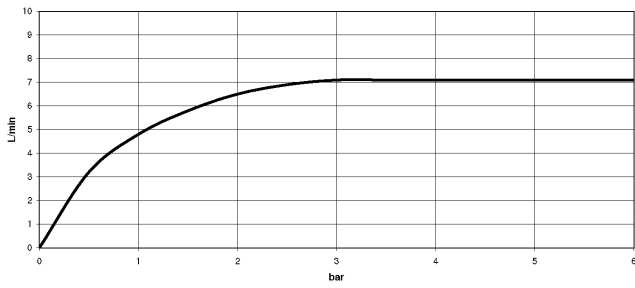

Shower head

28 504 670

- 180-210 mm projection
- ball-joint pivotable through 30°
- normal flow
- with anti-scale system
- spray head Ø 100mm
- rosette 60 x 60 mm
- 1/2" connection
- Function from: 6 l/min
- This product can help a building to meet requirements of Green Building Rating Systems, e.g. LEED®, BREEAM®, DGNB

Recommended miscellaneous

Concealed wall elbow

35 085 970 90

- min. recess depth 90 mm
- max. recess depth 163 mm

Shower head

28 504 670

mm [inches]

Flow rate chart