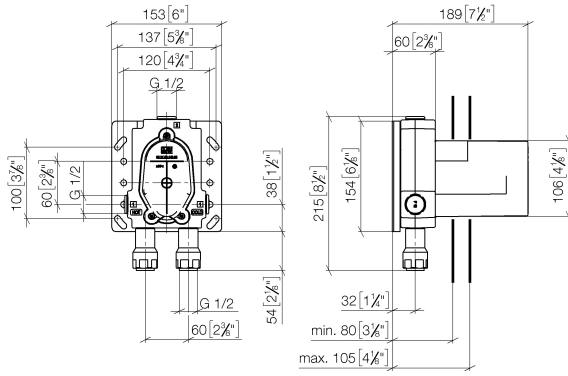

Shower head

28 504 670

- 180-210 mm projection
- ball-joint pivotable through 30°
- normal flow
- with anti-scale system
- spray head Ø 100mm
- rosette 60 x 60 mm
- 1/2" connection
- Function from: 6 l/min
- This product can help a building to meet requirements of Green Building Rating Systems, e.g. LEED®, BREEAM®, DGNB

Hand shower set with integrated shower holder

27 802 970

- normal flow
- with anti-scale system
- 3/8" shower outlet
- metal shower hose 1250mm with integrated anti-twist protection
- rosette 60 x 60 mm
- 1/2" connection
- WRAS: 1912049

39 121 970 90

Recommended miscellaneous

xGRID Attachment set for integrating in the dry wall construction

12 340 970 90

Required miscellaneous

xGRID Installation track 555 mm

12 360 970 90

Concealed single-lever mixer

#Error

mm [inches]

Flow rate chart

Concealed single-lever mixer

#Error

Spare parts list

No.	Item Number	Name	Quantity used	Delivery time
1	04 30 31 024 01 90	fixing set	2	2
2	04 17 20 128 00 90	holder	1	2
3	04 31 20 006 00 90	plug	2	2
4	09 11 11 058 90	accessories	1	2
5	04 31 20 039 10 90	plug	1	2
6	90 18 40 151 00 90	insert	1	2
7	90 31 20 098 00 90	plug	1	2
8	90 17 01 189 00 90	sleeve	1	2
9	04 24 03 223 00 90	insert	2	2
10	09 16 01 014 90	ring	2	2
11	90 17 01 187 00 90	sleeve	1	2
12	04 31 20 100 00 90	plug	1	2
13	90 21 02 148 00 90	cap	1	2
14	04 14 03 155 00 90	gasket kit	1	2