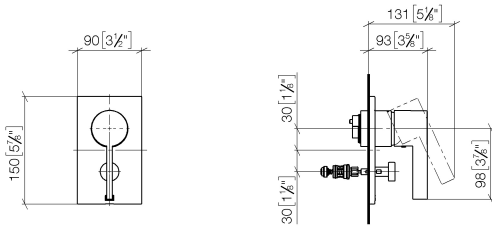

Shower head

28 504 670

- 180-210 mm projection
- ball-joint pivotable through 30°
- normal flow
- with anti-scale system
- spray head Ø 100mm
- rosette 60 x 60 mm
- 1/2" connection
- Function from: 6 l/min
- This product can help a building to meet requirements of Green Building Rating Systems, e.g. LEED®, BREEAM®, DGNB

Hand shower set with integrated shower holder

27 802 970

- normal flow
- with anti-scale system
- 3/8" shower outlet
- metal shower hose 1250mm with integrated anti-twist protection
- rosette 60 x 60 mm
- 1/2" connection
- WRAS: 1912049

Required miscellaneous

- Concealed single-lever mixer** 35 020 970 90
- min. recess depth 80 mm
 - max. recess depth 105 mm

Required miscellaneous

- xGRID Installation track 555 mm** 12 360 970 90

Concealed single-lever mixer with diverter

36 120 670

mm [inches]

Flow rate chart

Concealed single-lever mixer with diverter

36 120 670

Spare parts list

No.	Item Number	Name	Quantity used	Delivery time
1	90 15 05 039 00 90	cartridge	1	2
2	09 24 04 448 90	nut	1	2
3	09 14 10 084 90	seal	1	2
4	09 11 02 258-00	plate	1	10
5	09 11 02 260-00	sleeve	1	10
6	09 20 67 007-00	handle	1	10
7	09 31 11 099 90	pin	1	2
8	09 31 20 109 90	plug	1	2
9	90 31 09 139 00-00	pull-rod	1	10
10	90 21 34 081 00 90	diverter	1	2
11	09 30 09 064 90	key	1	2