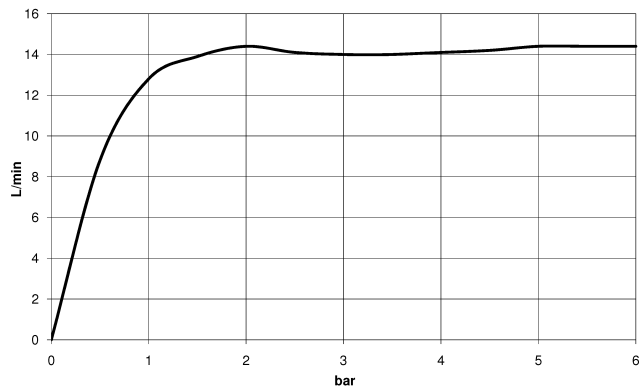

Shower head

28 504 670

- 180-210 mm projection
- ball-joint pivotable through 30°
- normal flow
- with anti-scale system
- spray head Ø 100mm
- rosette 60 x 60 mm
- 1/2" connection
- Function from: 6 l/min
- This product can help a building to meet requirements of Green Building Rating Systems, e.g. LEED®, BREEAM®, DGNB

Recommended miscellaneous

Concealed wall elbow

- min. recess depth 90 mm
- max. recess depth 163 mm

35 085 970 90

Hand shower set with integrated shower holder

27 802 970

mm [inches]

Flow rate chart