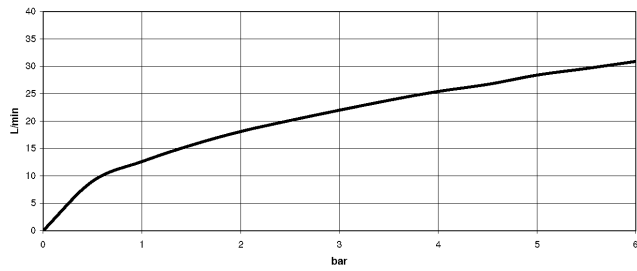

Flow rate chart